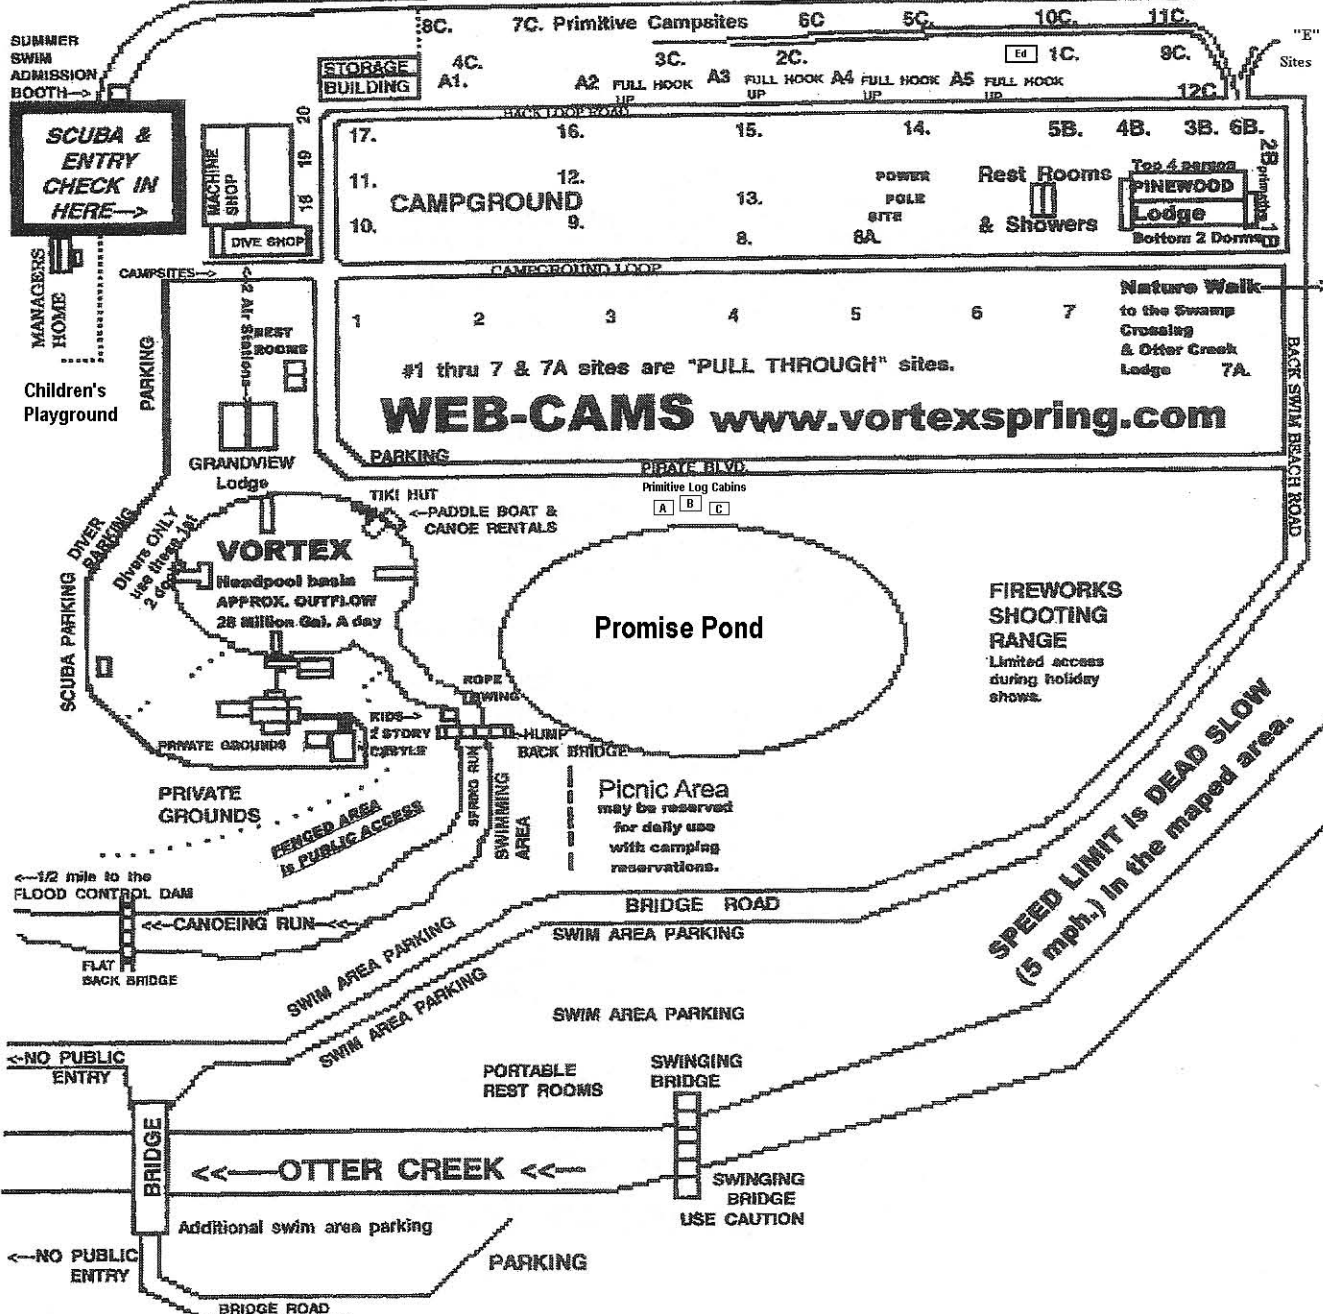

Diving Center, LLC

TO HWY 61-
Left to I-10

RV Dump Station

TENT CAMPSITES
"E" Sites

VORTEX SPRING LANE

WEB-CAMS www.vortexspring.com

Vortex Spring
Diving Center, LLC
1517 Vortex Spring Ln
Ponce De Leon, FL
(850) 836-4979
1-800-342-0640
Fax 1-850-836-4557

OTTER CREEK LODGE
Downstairs are 2 Doms.
Upstairs 6 OR 8 Person
Rooms with kitchenets.

PIG ROAST
NOTISSERY
COOKING
AREA
PRIMITIVE
WOODED
CAMPSITES
PUMP
HOUSE

Approximately
45 acres
is depicted.

WWW.VORTEXSPRING.COM